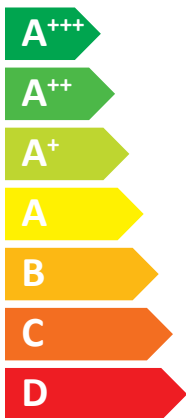

ENERG

енергия · ενεργεια

Master Therm

BA26ISC-1

A⁺⁺

A

Two icons showing sound power levels. The top icon shows a speaker inside a house with the text "48 dB". The bottom icon shows a speaker outside a house with the text "55 dB".