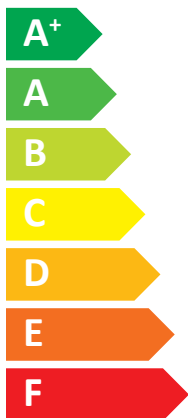

ENERG

енергия · ενεργεια

Master Therm

BA26ISC-1

A⁺⁺

A

Two icons showing sound power levels. The top icon shows a speaker inside a house with the text "48 dB". The bottom icon shows a speaker outside a house with the text "55 dB".